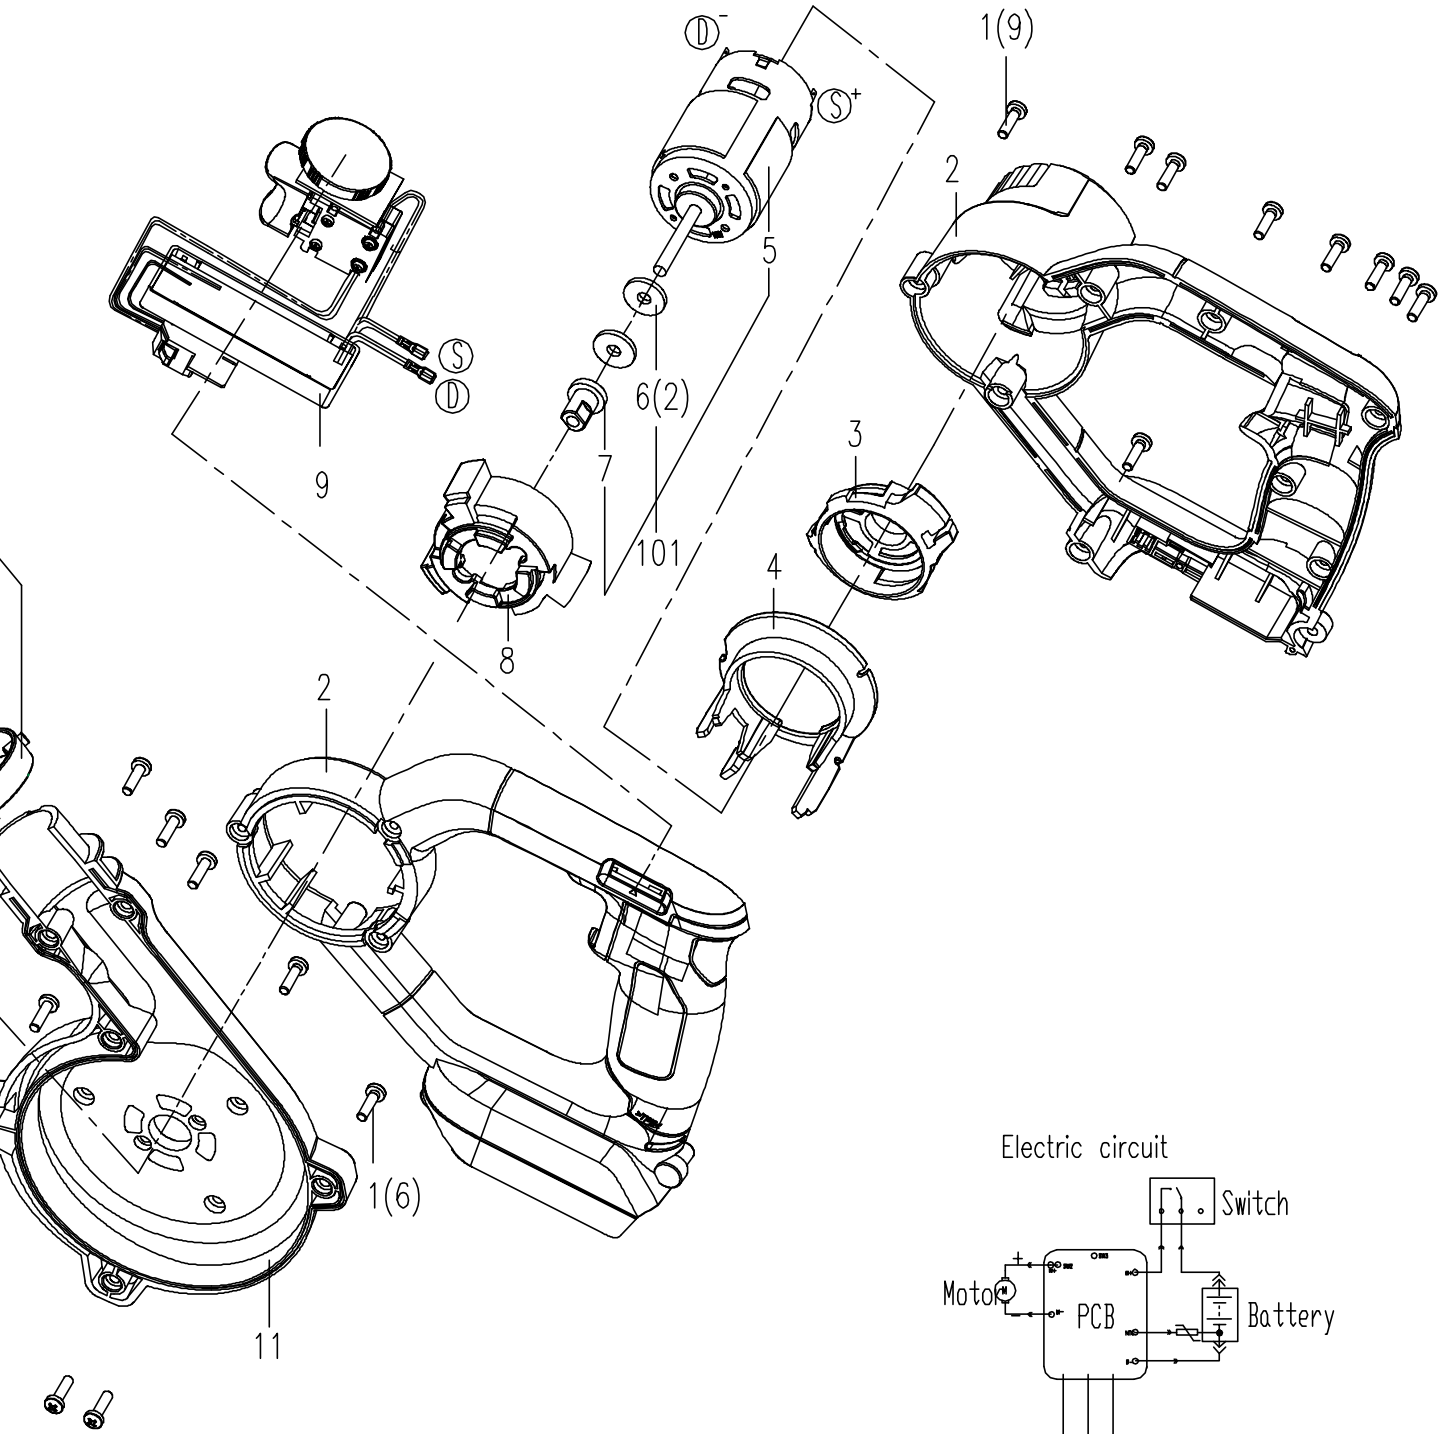

Kress

KUF30.9

Spare parts list

Model	Position	Part number	Description	Quantity
KUF30.9	1	59000002	Self Tapping Screw ST3.9x16	18
KUF30.9	2	59000773	Left/Right Housing	1
KUF30.9	3	59000775	Orientation Sleeve	1
KUF30.9	4	59000771	Baffle	1
KUF30.9	5	59000776	Motor	1
KUF30.9	6	59000784	Felt seal	2
KUF30.9	7	59000787	Motor Shaft Sleeve	1
KUF30.9	8	59000785	Orientation Sleeve	1
KUF30.9	9	59000772	Control Board	1
KUF30.9	11	59000780	Left/Right Volute	1
KUF30.9	12	59000781	Fan	1
KUF30.9	13	59000770	Washer	1
KUF30.9	14	59000779	Nut M5	1
KUF30.9	16	59000783	Φ6 tube adapter used with tube inner hole Φ4	1
KUF30.9	16	59000777	Φ8 tube adapter used with tube inner hole Φ5	1
KUF30.9	17	59000778	Tube inner hole Φ4 used with Φ6 tube adapter	1
KUF30.9	17	59000788	Tube inner hole Φ5 used with Φ8 tube adapter	1
KUF30.9	18	59000782	Tube II	1
KUF30.9	19	59000786	Dust Proof Board	1
KUF30.9	101	59000810	Motor Assembly	1
KUF30.9	102	59000774	Tube	1

Blower 20V 168 m³/h

Version:00
Date:220111

Illustr

ation

Electric circuit