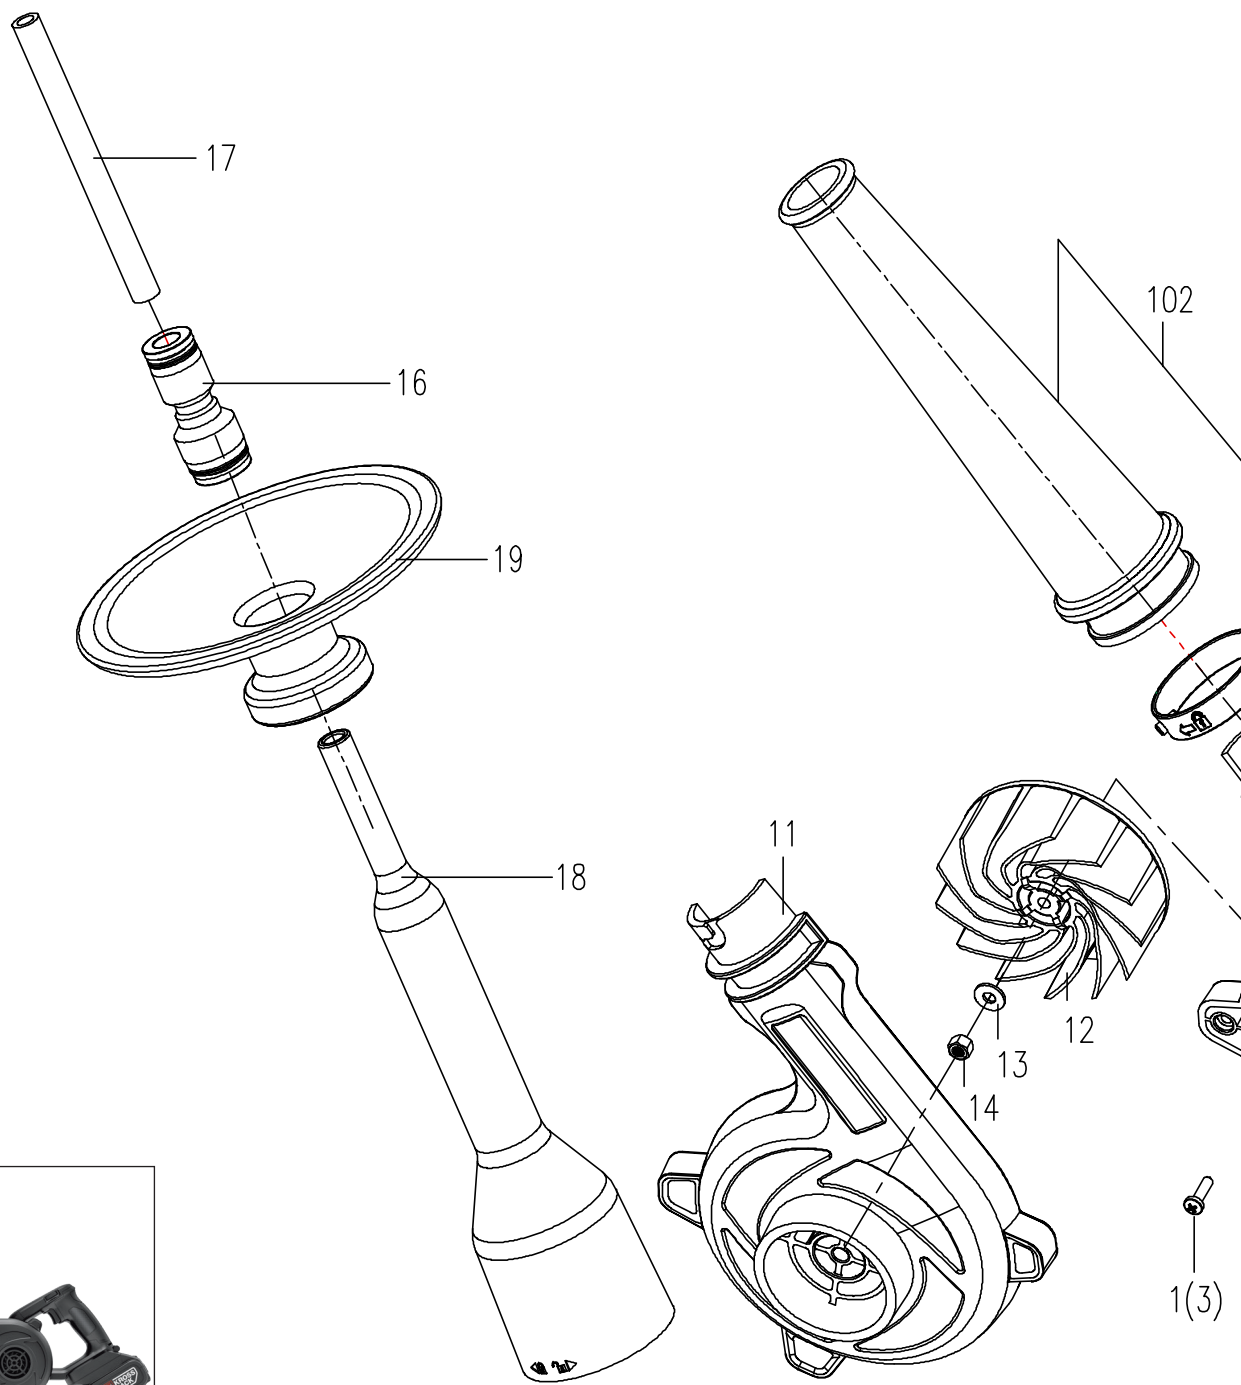

Kress

KUF30.9

Spare parts list

Model	Position	Part number	Description	Quantity
KUF30.9	1	59000002	Self Tapping Screw ST3.9x16	18
KUF30.9	2	59000773	Left/Right Housing	1
KUF30.9	3	59000775	Orientation Sleeve	1
KUF30.9	4	59000771	Baffle	1
KUF30.9	5	59000776	Motor	1
KUF30.9	6	59000784	Felt seal	2
KUF30.9	7	59000787	Motor Shaft Sleeve	1
KUF30.9	8	59000785	Orientation Sleeve	1
KUF30.9	9	59000772	Control Board	1
KUF30.9	11	59000780	Left/Right Volute	1
KUF30.9	12	59000781	Fan	1
KUF30.9	13	59000770	Washer	1
KUF30.9	14	59000779	Nut M5	1
KUF30.9	16	59000783	Φ6 tube adapter used with tube inner hole Φ4	1
KUF30.9	16	59000777	Φ8 tube adapter used with tube inner hole Φ5	1
KUF30.9	17	59000778	Tube inner hole Φ4 used with Φ6 tube adapter	1
KUF30.9	17	59000788	Tube inner hole Φ5 used with Φ8 tube adapter	1
KUF30.9	18	59000782	Tube II	1
KUF30.9	19	59000786	Dust Proof Board	1
KUF30.9	101	59000810	Motor Assembly	1
KUF30.9	102	59000774	Tube	1

Blower 20V 168 m³/h

Version:00
Date:220111

Illustr

ation

Electric circuit