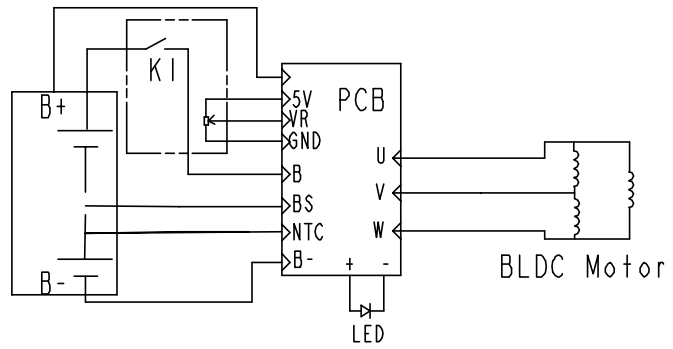

Recipsaw 20V BL 29mm

Version:00
Date:210508

Illustr

Electric Circuit

104

ation