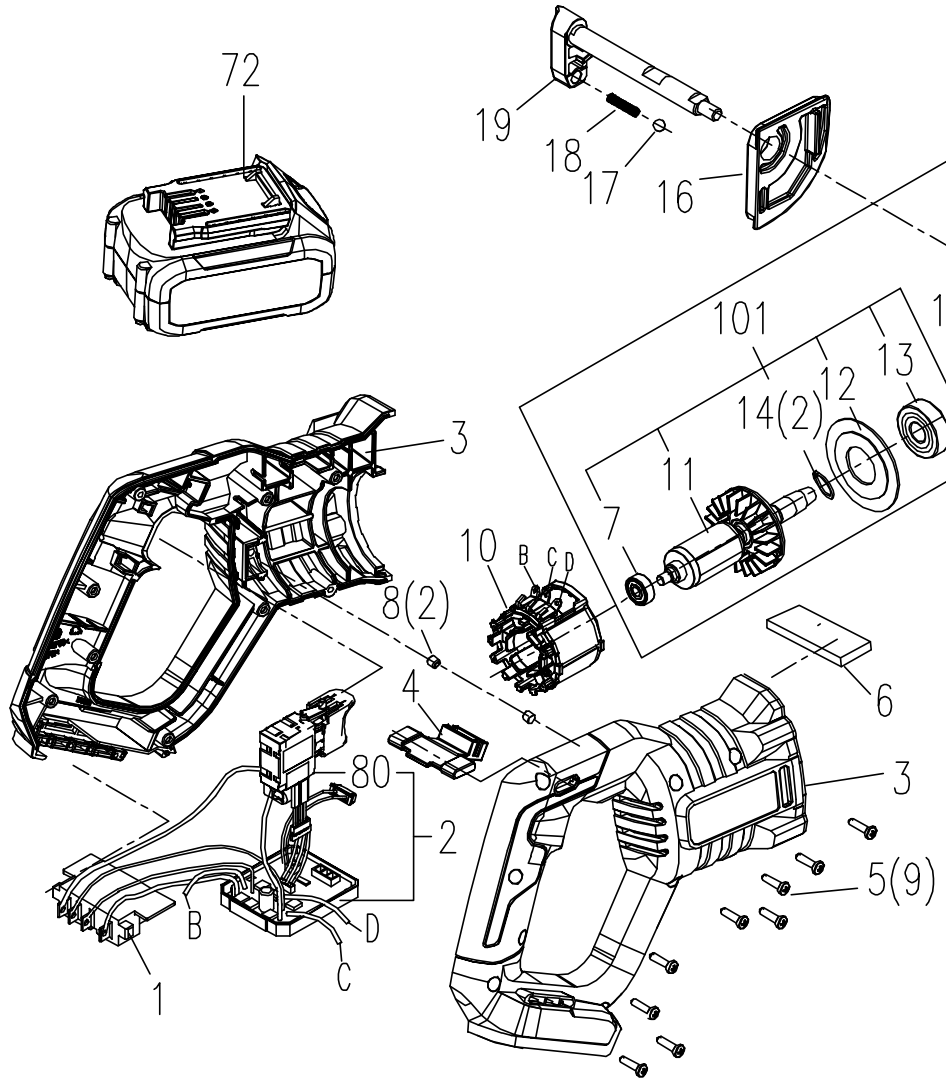

Recipsaw 20V BL 29mm

Version:00
Date:210508

Illustr

Electric Circuit

104