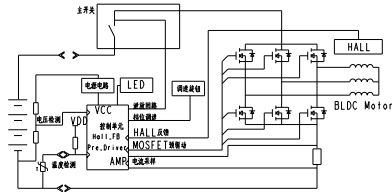

Kress

KUD12.9

Spare parts list

Model	Position	Part number	Description	Quantity
KUD12.9	1	59004148	Spanner	1
KUD12.9	2	59004147	Ornament Cover I+II	1
KUD12.9	3	59001302	Guide Pin	2
KUD12.9	5	59000512	Cylindrical Pin	2
KUD12.9	6	59001304	Support	1
KUD12.9	9	59004149	Spanner Base	1
KUD12.9	10	59004150	Retaining ring	1
KUD12.9	11	59000079	Screw	4
KUD12.9	12	59001327	Compression Block	1
KUD12.9	13	59001318	Spring Board	1
KUD12.9	14	59001207	Self Tapping Screw ST3.9*30	4
KUD12.9	15	59001047	Spring washer	4
KUD12.9	16	59004031	Ornament Cover	1
KUD12.9	17	59001315	Compression Spring	1
KUD12.9	18	59001354	Lock Nut	1
KUD12.9	31	59001305	Flange Assembly	1
KUD12.9	32	59001350	Retaining ring	1
KUD12.9	33	59004012	Ball Bearing	1
KUD12.9	34	59001322	Washer	1
KUD12.9	35	59004020	Counterweight	1
KUD12.9	36	59004036	O-ring	1
KUD12.9	37	59004026	Middle Cover	1
KUD12.9	38	59000472	Washer	1
KUD12.9	39	59004022	Fan	1
KUD12.9	40	59004021	Rotor	1
KUD12.9	41	59004016	Washer	1
KUD12.9	42	59004010	Ball Bearing	1
KUD12.9	43	59004033	Guide Ring	1
KUD12.9	44	59004025	Self Tapping Screw 2.9X23	2
KUD12.9	46	59004024	Stator	1
KUD12.9	48	59004035	Left Housing	1
KUD12.9	50	59004030	Chuck Ring	1
KUD12.9	51	59004007	Switch button	1
KUD12.9	53	59004029	Power Supply Board	1
KUD12.9	54	59004011	Throttle Plate Gasket	1
KUD12.9	55	59000508	Washer	1
KUD12.9	56	59004023	Right Housing	1
KUD12.9	57	59000002	Self Tapping Screw ST3.9x16	6
KUD12.9	58	59004032	LED Board Assembly	1
KUD12.9	61	59004141	Sanding Pad Perforated	1
KUD12.9	62	59004038	Press Bolt	1
KUD12.9	63	59004028	Rubber Pin	4
KUD12.9	64	59004034	Screw	3
KUD12.9	101	59004027	Lock Lever Assembly	1
KUD12.9	102	59004018	Fore Housing Assembly	1
KUD12.9	103	59004151	Rotor Set	1

Oscillation Tool 20V BL 3° Oscillation Angle

Version:00
Date:221102

Illustr

Electric circuit

ation