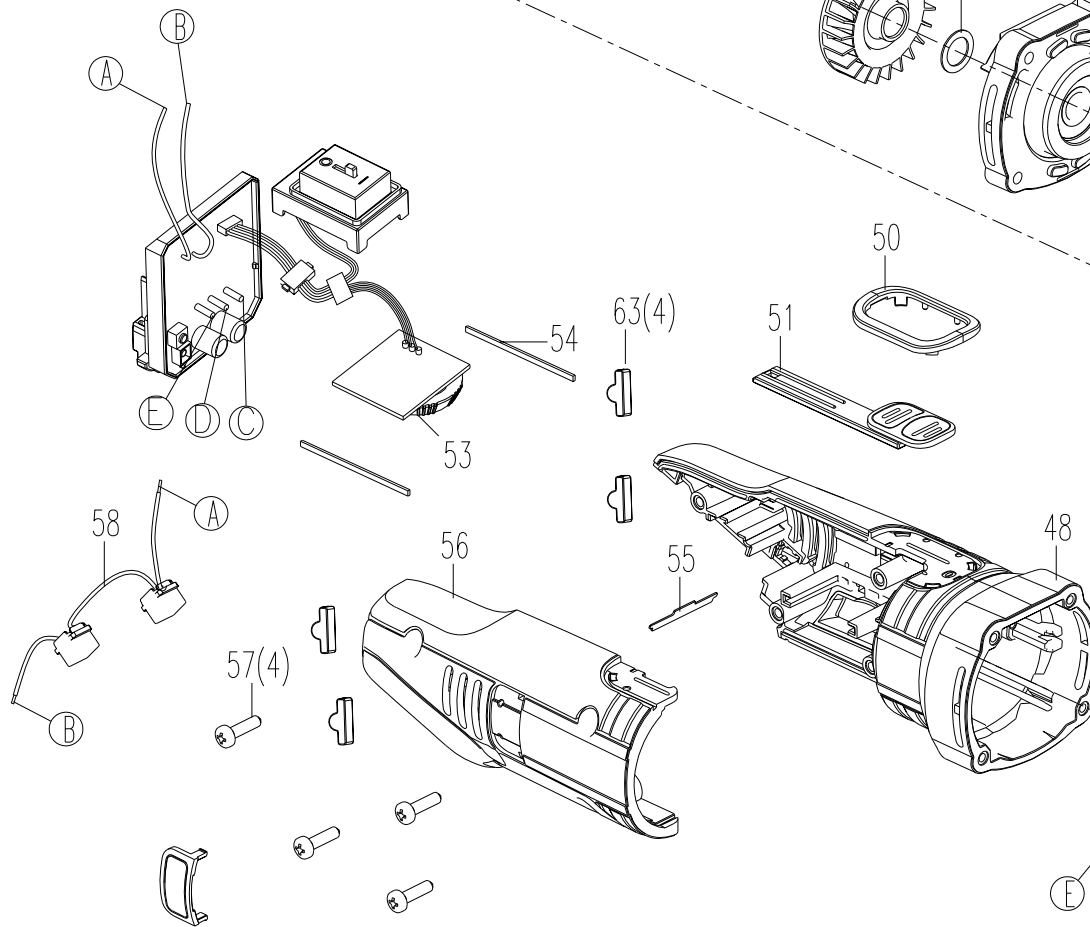

Kress

KUD12.9

Spare parts list

Model	Position	Part number	Description	Quantity
KUD12.9	1	59004148	Spanner	1
KUD12.9	2	59004147	Ornament Cover I+II	1
KUD12.9	3	59001302	Guide Pin	2
KUD12.9	5	59000512	Cylindrical Pin	2
KUD12.9	6	59001304	Support	1
KUD12.9	9	59004149	Spanner Base	1
KUD12.9	10	59004150	Retaining ring	1
KUD12.9	11	59000079	Screw	4
KUD12.9	12	59001327	Compression Block	1
KUD12.9	13	59001318	Spring Board	1
KUD12.9	14	59001207	Self Tapping Screw ST3.9*30	4
KUD12.9	15	59001047	Spring washer	4
KUD12.9	16	59004031	Ornament Cover	1
KUD12.9	17	59001315	Compression Spring	1
KUD12.9	18	59001354	Lock Nut	1
KUD12.9	31	59001305	Flange Assembly	1
KUD12.9	32	59001350	Retaining ring	1
KUD12.9	33	59004012	Ball Bearing	1
KUD12.9	34	59001322	Washer	1
KUD12.9	35	59004020	Counterweight	1
KUD12.9	36	59004036	O-ring	1
KUD12.9	37	59004026	Middle Cover	1
KUD12.9	38	59000472	Washer	1
KUD12.9	39	59004022	Fan	1
KUD12.9	40	59004021	Rotor	1
KUD12.9	41	59004016	Washer	1
KUD12.9	42	59004010	Ball Bearing	1
KUD12.9	43	59004033	Guide Ring	1
KUD12.9	44	59004025	Self Tapping Screw 2.9X23	2
KUD12.9	46	59004024	Stator	1
KUD12.9	48	59004035	Left Housing	1
KUD12.9	50	59004030	Chuck Ring	1
KUD12.9	51	59004007	Switch button	1
KUD12.9	53	59004029	Power Supply Board	1
KUD12.9	54	59004011	Throttle Plate Gasket	1
KUD12.9	55	59000508	Washer	1
KUD12.9	56	59004023	Right Housing	1
KUD12.9	57	59000002	Self Tapping Screw ST3.9x16	6
KUD12.9	58	59004032	LED Board Assembly	1
KUD12.9	61	59004141	Sanding Pad Perforated	1
KUD12.9	62	59004038	Press Bolt	1
KUD12.9	63	59004028	Rubber Pin	4
KUD12.9	64	59004034	Screw	3
KUD12.9	101	59004027	Lock Lever Assembly	1
KUD12.9	102	59004018	Fore Housing Assembly	1
KUD12.9	103	59004151	Rotor Set	1

Oscillation Tool 20V BL 3° Oscillation Angle

Version:00
Date:221102

Illustr

Electric circuit

ation