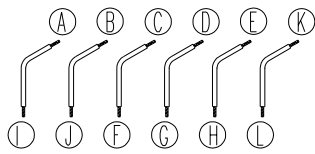

Kress

KUD12.9

Spare parts list

Model	Position	Part number	Description	Quantity
KUD12.9	1	59004148	Spanner	1
KUD12.9	2	59004147	Ornament Cover I+II	1
KUD12.9	3	59001302	Guide Pin	2
KUD12.9	5	59000512	Cylindrical Pin	2
KUD12.9	6	59001304	Support	1
KUD12.9	9	59004149	Spanner Base	1
KUD12.9	10	59004150	Retaining ring	1
KUD12.9	11	59000079	Screw	4
KUD12.9	12	59001327	Compression Block	1
KUD12.9	13	59001318	Spring Board	1
KUD12.9	14	59001207	Self Tapping Screw ST3.9*30	4
KUD12.9	15	59001047	Spring washer	4
KUD12.9	16	59004031	Ornament Cover	1
KUD12.9	17	59001315	Compression Spring	1
KUD12.9	18	59001354	Lock Nut	1
KUD12.9	31	59001305	Flange Assembly	1
KUD12.9	32	59001350	Retaining ring	1
KUD12.9	33	59004012	Ball Bearing	1
KUD12.9	34	59001322	Washer	1
KUD12.9	35	59004020	Counterweight	1
KUD12.9	36	59004036	O-ring	1
KUD12.9	37	59004026	Middle Cover	1
KUD12.9	38	59000472	Washer	1
KUD12.9	39	59004022	Fan	1
KUD12.9	40	59004021	Rotor	1
KUD12.9	41	59004016	Washer	1
KUD12.9	42	59004010	Ball Bearing	1
KUD12.9	43	59004033	Guide Ring	1
KUD12.9	44	59004025	Self Tapping Screw 2.9X23	2
KUD12.9	46	59004024	Stator	1
KUD12.9	48	59004035	Left Housing	1
KUD12.9	50	59004030	Chuck Ring	1
KUD12.9	51	59004007	Switch button	1
KUD12.9	53	59004029	Power Supply Board	1
KUD12.9	54	59004011	Throttle Plate Gasket	1
KUD12.9	55	59000508	Washer	1
KUD12.9	56	59004023	Right Housing	1
KUD12.9	57	59000002	Self Tapping Screw ST3.9x16	6
KUD12.9	58	59004032	LED Board Assembly	1
KUD12.9	61	59004141	Sanding Pad Perforated	1
KUD12.9	62	59004038	Press Bolt	1
KUD12.9	63	59004028	Rubber Pin	4
KUD12.9	64	59004034	Screw	3
KUD12.9	101	59004027	Lock Lever Assembly	1
KUD12.9	102	59004018	Fore Housing Assembly	1
KUD12.9	103	59004151	Rotor Set	1

Oscillation Tool 20V BL 3° Oscillation Angle

Version:00
Date:221102

Illustr

Electric circuit

ation