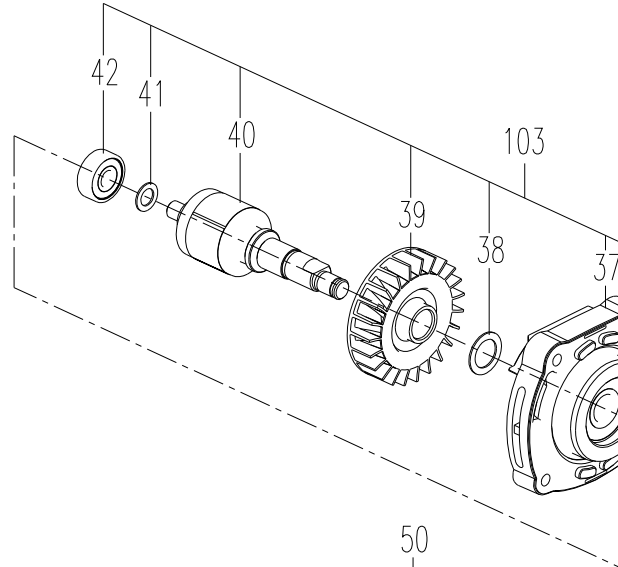

Kress

KUD12.9

Spare parts list

Model	Position	Part number	Description	Quantity
KUD12.9	1	59004148	Spanner	1
KUD12.9	2	59004147	Ornament Cover I+II	1
KUD12.9	3	59001302	Guide Pin	2
KUD12.9	5	59000512	Cylindrical Pin	2
KUD12.9	6	59001304	Support	1
KUD12.9	9	59004149	Spanner Base	1
KUD12.9	10	59004150	Retaining ring	1
KUD12.9	11	59000079	Screw	4
KUD12.9	12	59001327	Compression Block	1
KUD12.9	13	59001318	Spring Board	1
KUD12.9	14	59001207	Self Tapping Screw ST3.9*30	4
KUD12.9	15	59001047	Spring washer	4
KUD12.9	16	59004031	Ornament Cover	1
KUD12.9	17	59001315	Compression Spring	1
KUD12.9	18	59001354	Lock Nut	1
KUD12.9	31	59001305	Flange Assembly	1
KUD12.9	32	59001350	Retaining ring	1
KUD12.9	33	59004012	Ball Bearing	1
KUD12.9	34	59001322	Washer	1
KUD12.9	35	59004020	Counterweight	1
KUD12.9	36	59004036	O-ring	1
KUD12.9	37	59004026	Middle Cover	1
KUD12.9	38	59000472	Washer	1
KUD12.9	39	59004022	Fan	1
KUD12.9	40	59004021	Rotor	1
KUD12.9	41	59004016	Washer	1
KUD12.9	42	59004010	Ball Bearing	1
KUD12.9	43	59004033	Guide Ring	1
KUD12.9	44	59004025	Self Tapping Screw 2.9X23	2
KUD12.9	46	59004024	Stator	1
KUD12.9	48	59004035	Left Housing	1
KUD12.9	50	59004030	Chuck Ring	1
KUD12.9	51	59004007	Switch button	1
KUD12.9	53	59004029	Power Supply Board	1
KUD12.9	54	59004011	Throttle Plate Gasket	1
KUD12.9	55	59000508	Washer	1
KUD12.9	56	59004023	Right Housing	1
KUD12.9	57	59000002	Self Tapping Screw ST3.9x16	6
KUD12.9	58	59004032	LED Board Assembly	1
KUD12.9	61	59004141	Sanding Pad Perforated	1
KUD12.9	62	59004038	Press Bolt	1
KUD12.9	63	59004028	Rubber Pin	4
KUD12.9	64	59004034	Screw	3
KUD12.9	101	59004027	Lock Lever Assembly	1
KUD12.9	102	59004018	Fore Housing Assembly	1
KUD12.9	103	59004151	Rotor Set	1

Oscillation Tool 20V BL 3° Oscillation Angle

Version:00
Date:221102

Illustr

Electric circuit

ation