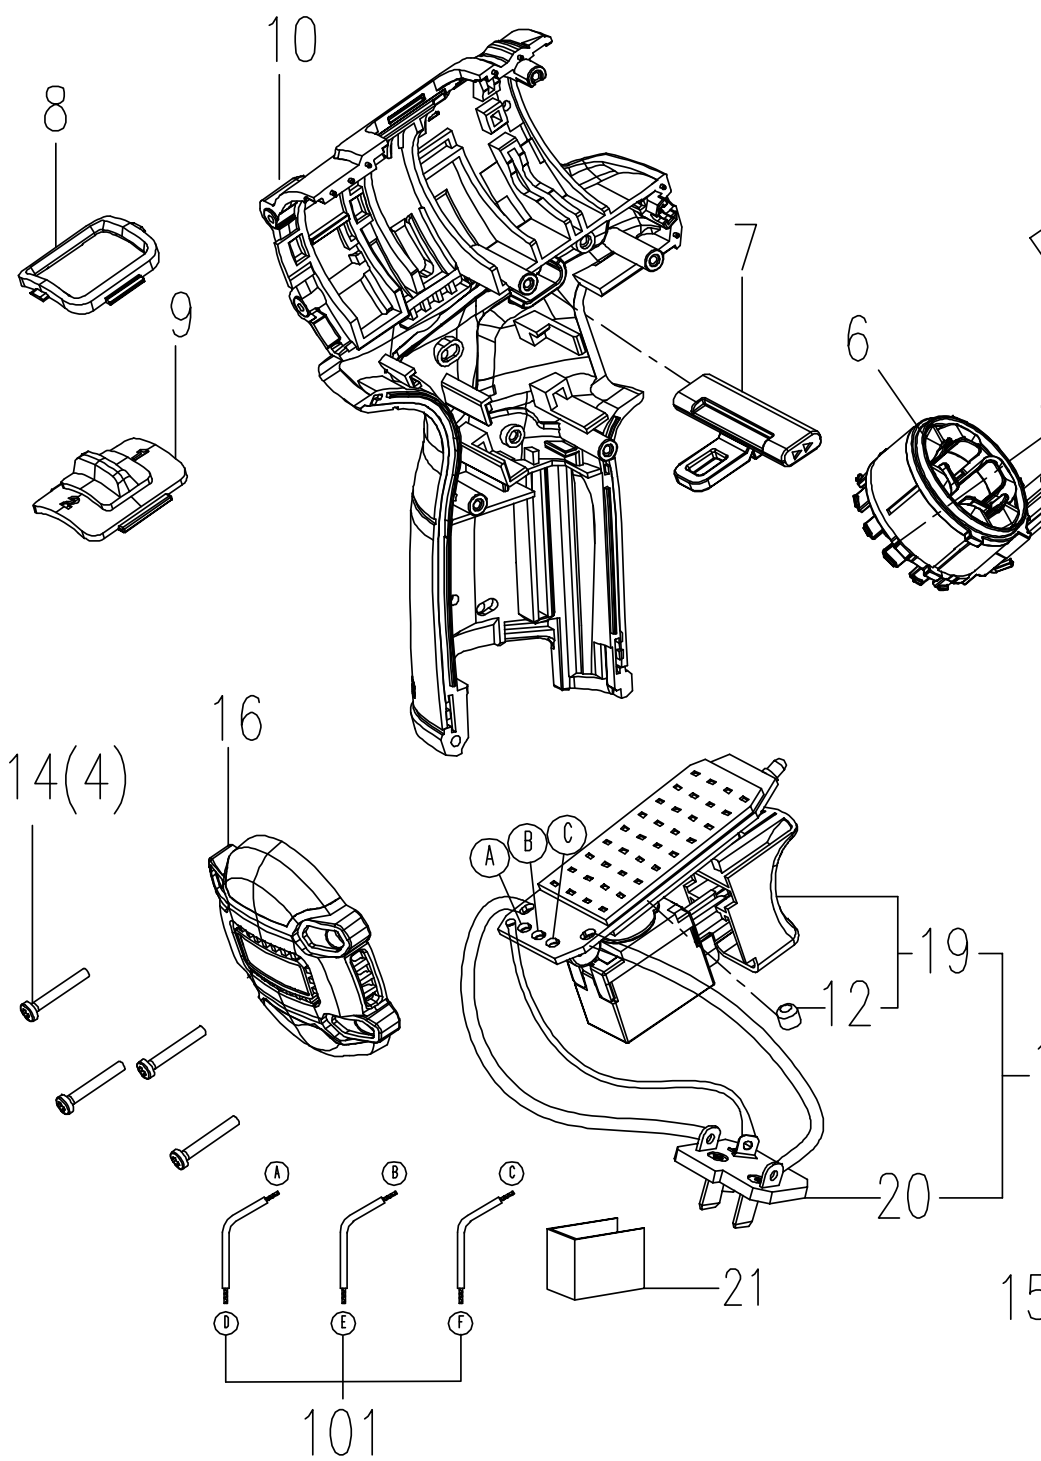

Kress

KUC12

Spare parts list

Model	Position	Part number	Description	Quantity
KUC12	1	59001820	Screw	1
KUC12	2	59005636	Chuck	1
KUC12	3	59004100	Gear Case Assembly	1
KUC12	4	59003347	Pinion	1
KUC12	5	59003407	Rotor Set	1
KUC12	6	59003410	Stator	1
KUC12	7	59002155	F/R Button	1
KUC12	8	59001791	Decorative Cover	1
KUC12	9	59004101	Gear Changing Lever	1
KUC12	9	59001781	Gear Changing Lever	1
KUC12	10	59001789	Housing	1
KUC12	12	59001161	Switch Cover	1
KUC12	14	59000864	Screw	9
KUC12	15	59000863	Spring lock	2
KUC12	16	59003346	Rear Cover	1
KUC12	17	59001950	Battery Pack(Li-ion,2.0Ah,12V)KPB1202	2
KUC12	18	59001951	Charger(110-240V,12V,22W)KCH1202	1
KUC12	19	59002153	Switch	1
KUC12	20	59001824	Terminal	1
KUC12	21	59001807	Foamy Board	1
KUC12	101	59002152	Switch&PCB Board Set	1

Hammer Drill 12V BL 10mm 40Nm

Version:00
Date:211130

Illustr

15

ation

Electric circuit