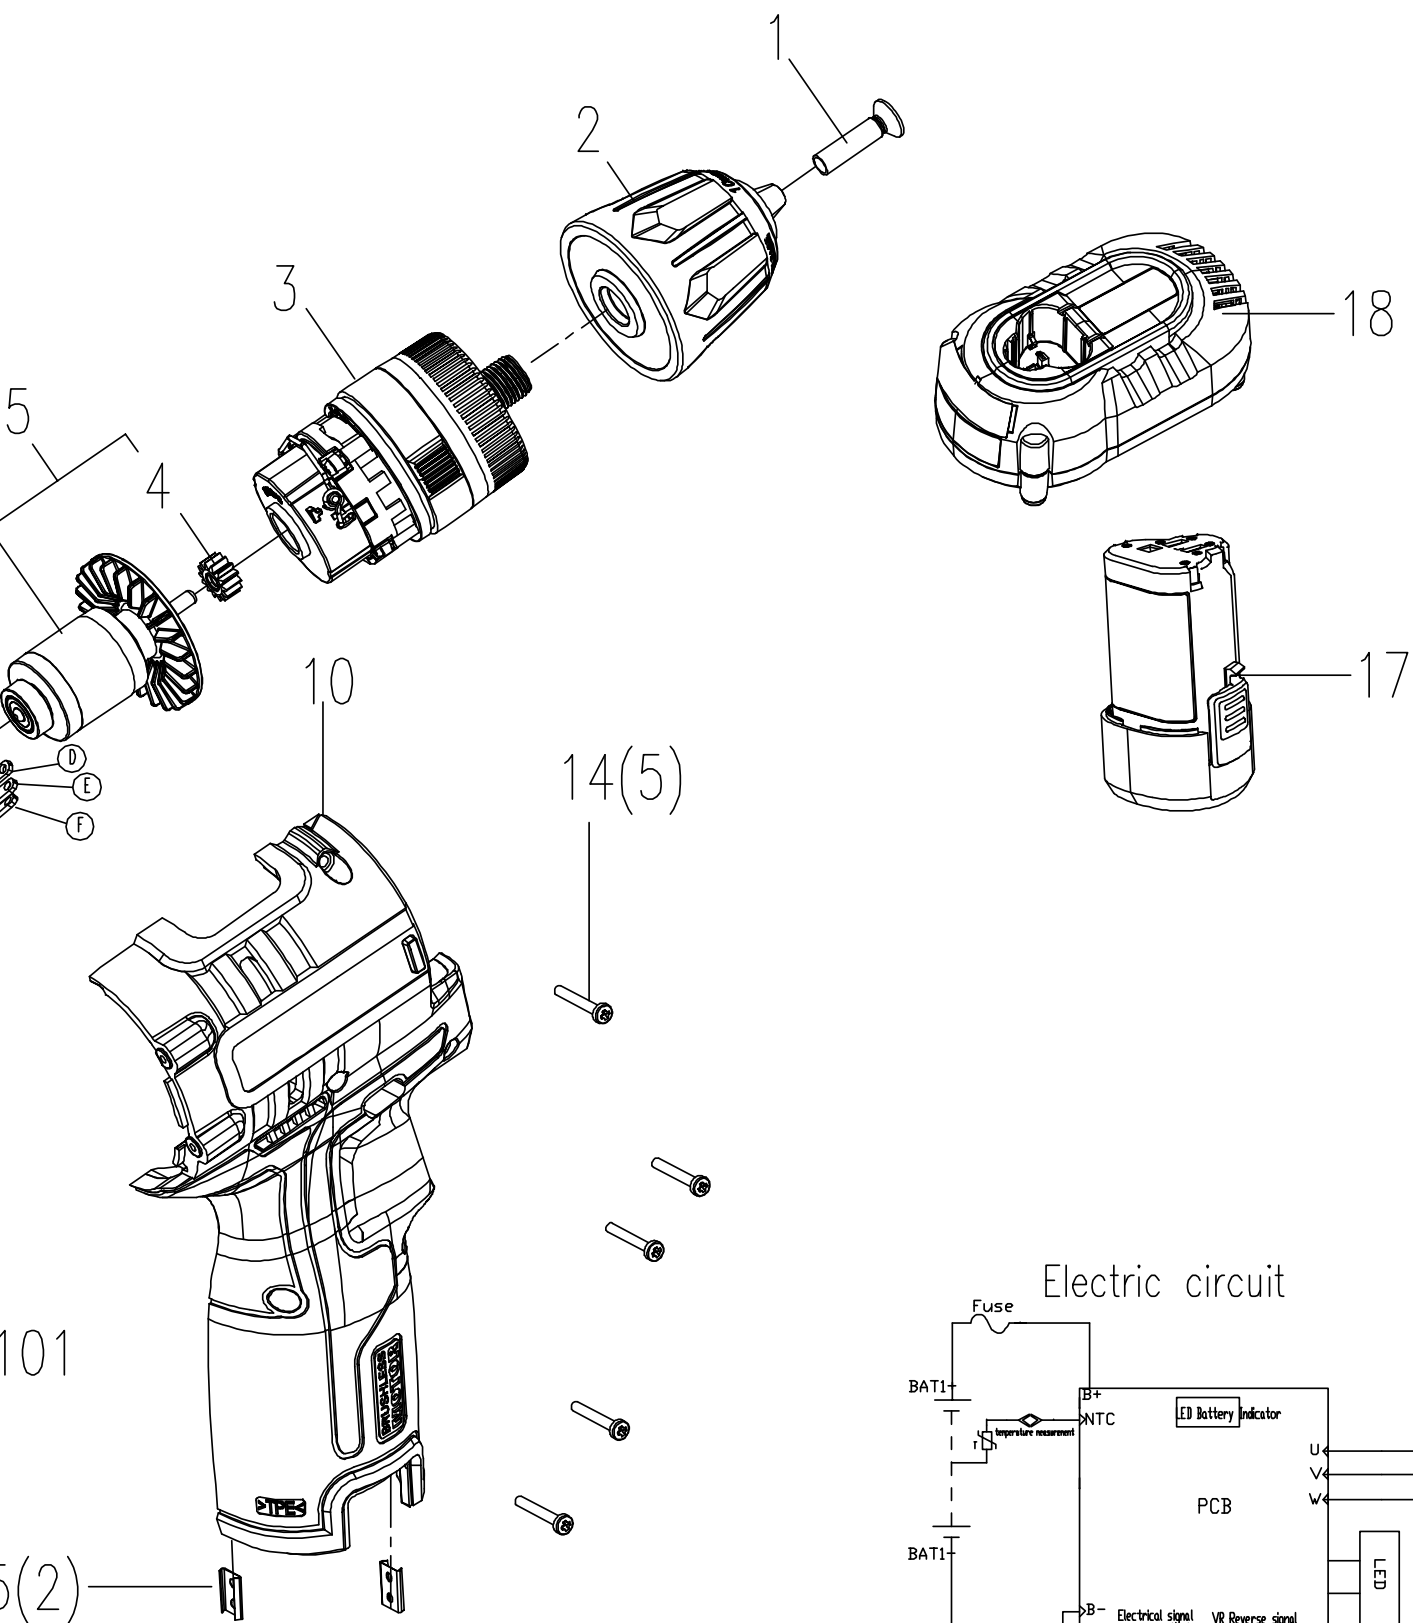

Kress

KUC12

Spare parts list

Model	Position	Part number	Description	Quantity
KUC12	1	59001820	Screw	1
KUC12	2	59005636	Chuck	1
KUC12	3	59004100	Gear Case Assembly	1
KUC12	4	59003347	Pinion	1
KUC12	5	59003407	Rotor Set	1
KUC12	6	59003410	Stator	1
KUC12	7	59002155	F/R Button	1
KUC12	8	59001791	Decorative Cover	1
KUC12	9	59004101	Gear Changing Lever	1
KUC12	9	59001781	Gear Changing Lever	1
KUC12	10	59001789	Housing	1
KUC12	12	59001161	Switch Cover	1
KUC12	14	59000864	Screw	9
KUC12	15	59000863	Spring lock	2
KUC12	16	59003346	Rear Cover	1
KUC12	17	59001950	Battery Pack(Li-ion,2.0Ah,12V)KPB1202	2
KUC12	18	59001951	Charger(110-240V,12V,22W)KCH1202	1
KUC12	19	59002153	Switch	1
KUC12	20	59001824	Terminal	1
KUC12	21	59001807	Foamy Board	1
KUC12	101	59002152	Switch&PCB Board Set	1

Hammer Drill 12V BL 10mm 40Nm

Version:00
Date:211130

Illustr

15

ation

Electric circuit