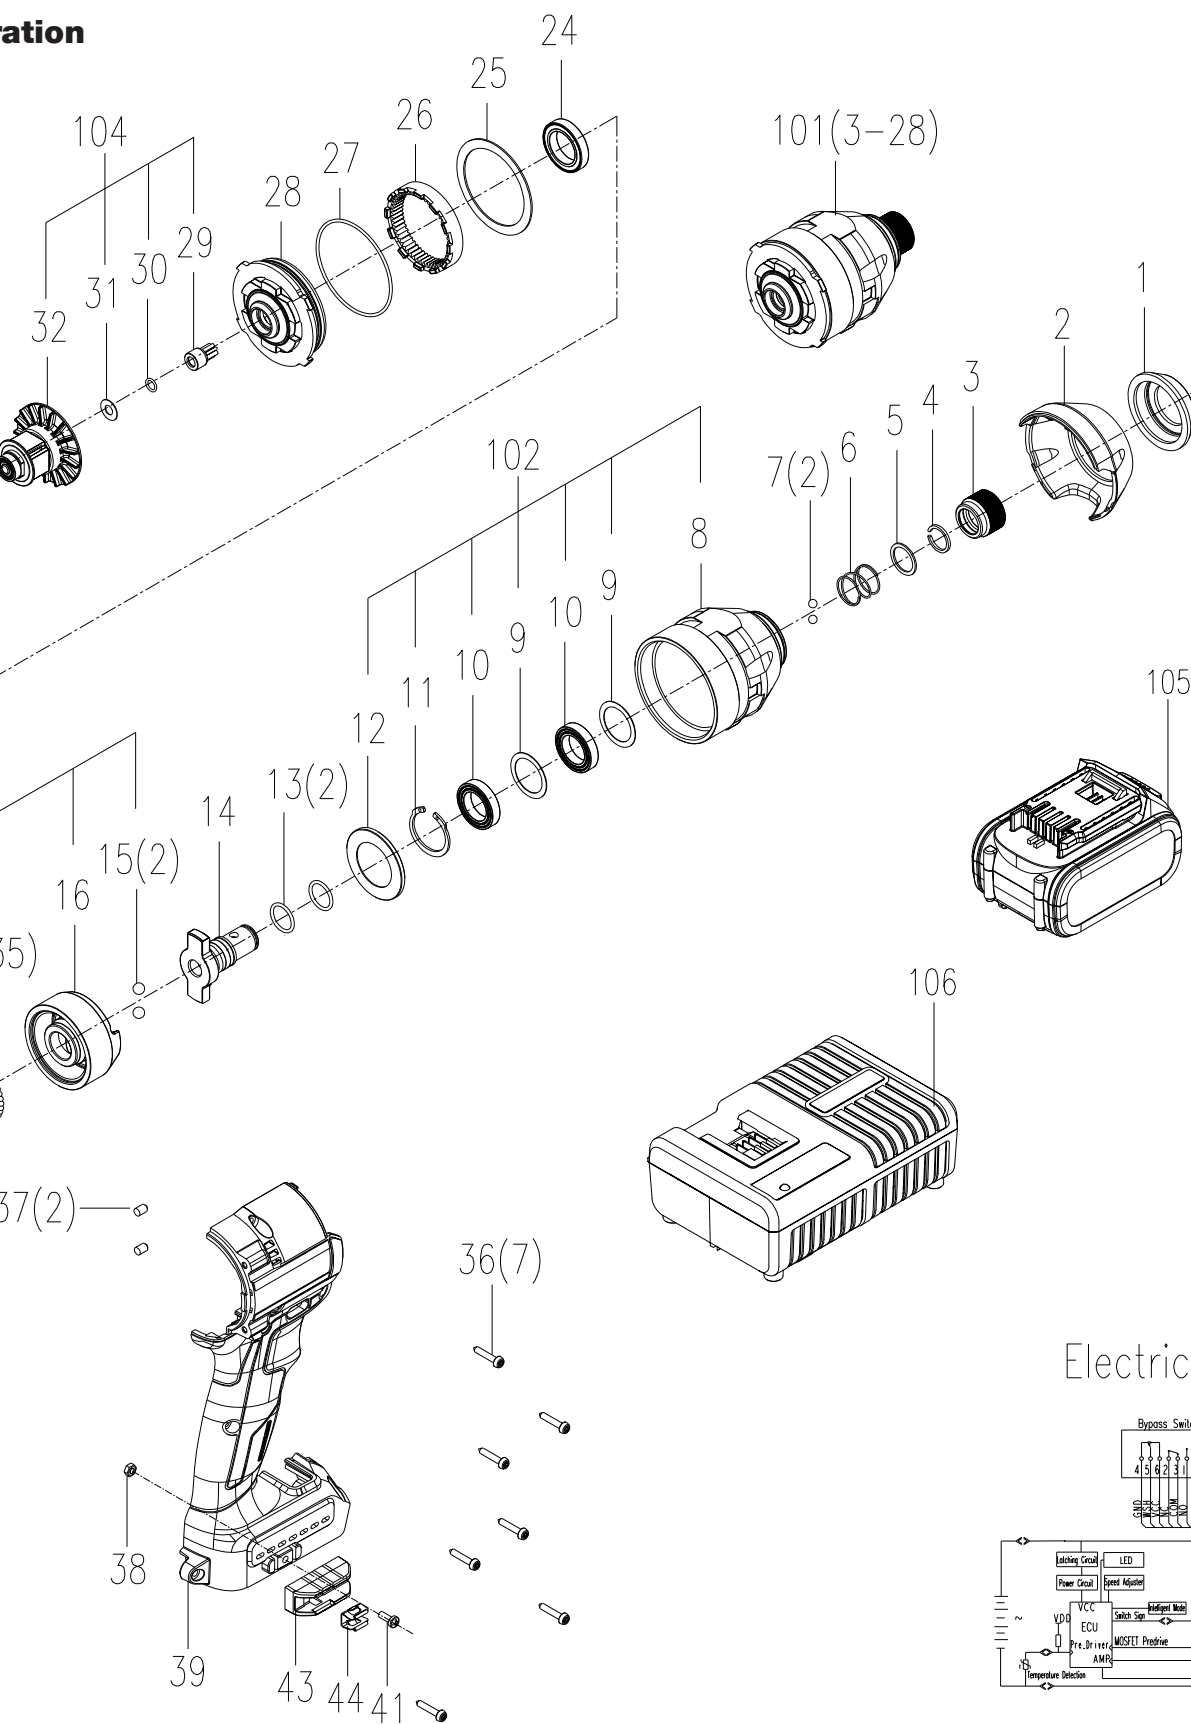

ation

Electric circuit