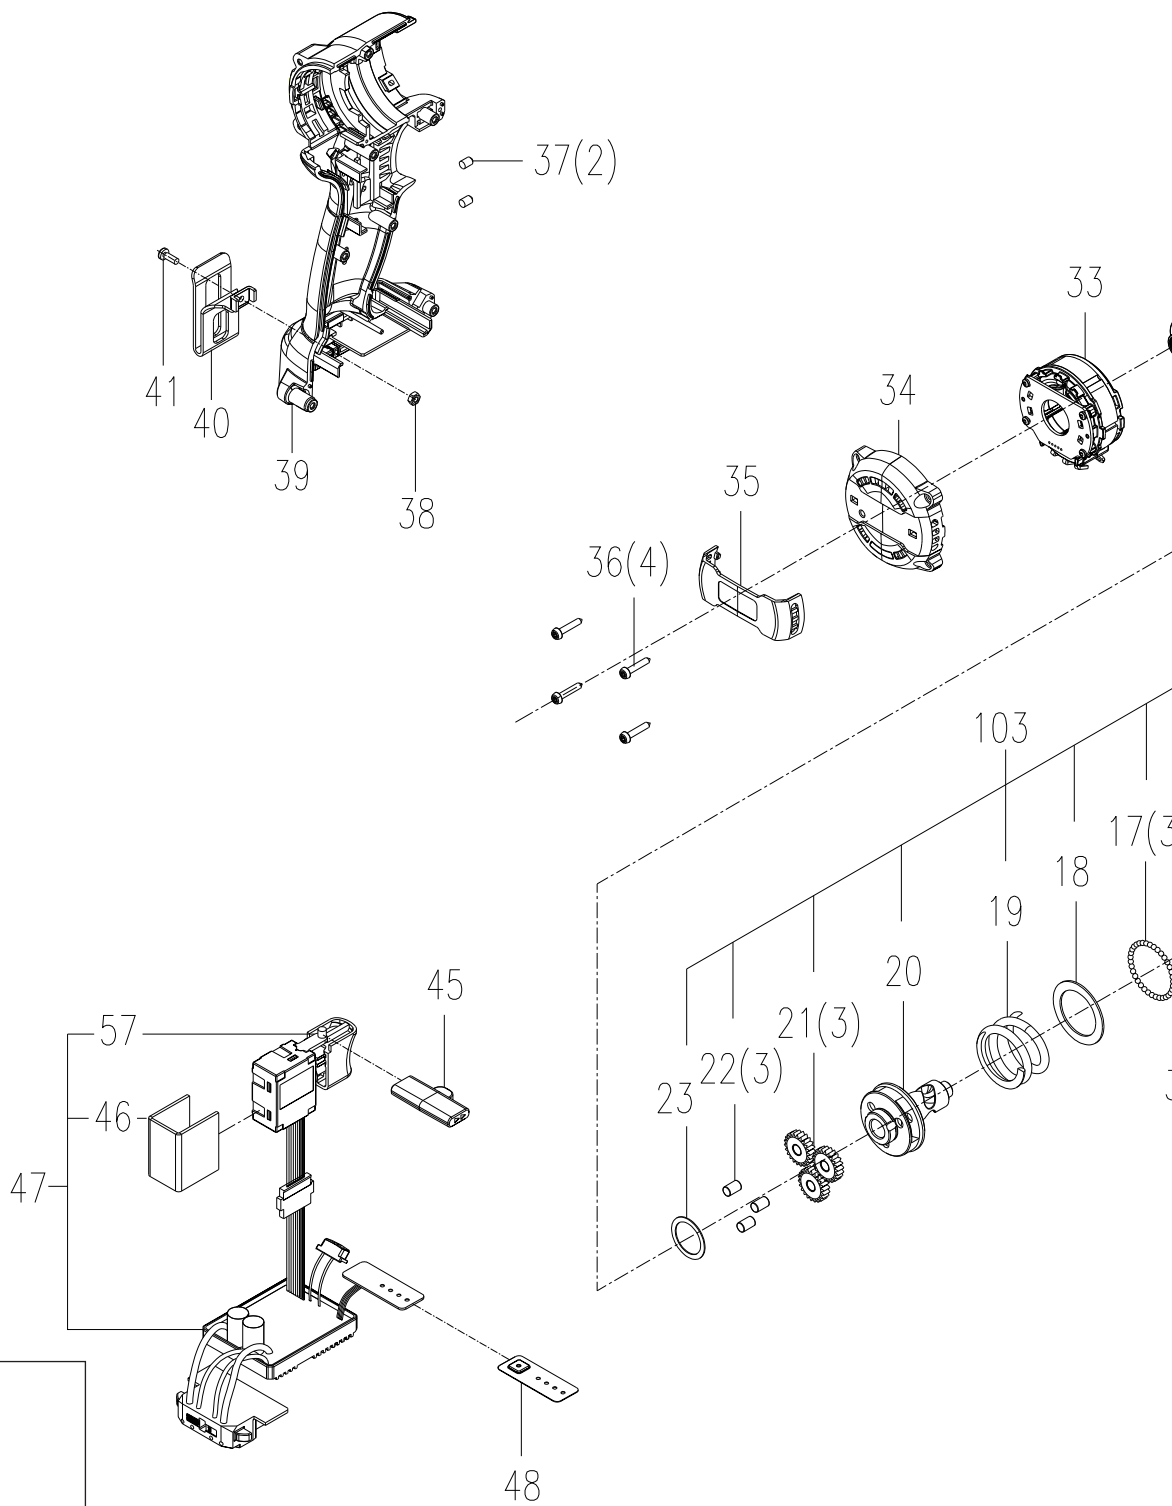

Spare parts list

Model	Position	Part number	Description	Quantity
KUB61	1	59003972	Decorative Sleeve	1
KUB61	2	59003968	Decorative Cover	1
KUB61	3	59003950	Guide Sleeve	1
KUB61	4	59003974	Retaining Ring	1
KUB61	5	59003962	Washer	1
KUB61	6	59003977	Compression Spring	1
KUB61	7	59001451	Steel Ball	2
KUB61	8	59003961	Fore Housing Body	1
KUB61	9	59003957	Washer	2
KUB61	10	59004086	Bearing	2
KUB61	11	59003958	Retaining Ring	1
KUB61	12	59003964	Washer	1
KUB61	13	59003960	O-Rings	2
KUB61	14	59003949	Spindle	1
KUB61	15	59000039	Steel ball	2
KUB61	16	59003973	Striker	1
KUB61	17	59001101	Sheel Ball	35
KUB61	18	59003971	Washer	1
KUB61	19	59003969	Compression Spring	1
KUB61	20	59003967	Output Spindle	1
KUB61	21	59003966	Planetary Gear	3
KUB61	22	59003951	Pin	3
KUB61	23	59003978	Washer	1
KUB61	24	59003959	Bearing	1
KUB61	25	59003970	Washer	1
KUB61	26	59003952	Ring Gear	1
KUB61	27	59003172	O Rings	1
KUB61	28	59003953	Cover Assembly	1
KUB61	29	59003976	Pinion	1
KUB61	30	59000339	O-Rings	1
KUB61	31	59003201	Washer	1
KUB61	32	59003975	Rotor	1
KUB61	33	59003965	Stator	1
KUB61	34	59003963	Housing Cover	1
KUB61	35	59003948	Decorative Cover	1
KUB61	36	59000025	Self Tapping Screw	11
KUB61	37	59001947	Rubber Pin	4
KUB61	38	59001167	Nut M3	2
KUB61	39	59003979	Left/Right Housing	1
KUB61	40	59005490	Cable Hook	1
KUB61	41	59000079	Screw	2
KUB61	43	59001168	Bits Holder	1
KUB61	44	59001367	Circilp	1
KUB61	45	59000333	F/R Button	1
KUB61	46	59003954	Foamy Board	1
KUB61	47	59004054	Control Board	1
KUB61	48	59004055	Function Label	1
KUB61	55	59001899	Battery(Li-ion,20V,4.0Ah)KAB21	2
KUB61	56	59001901	Charger(100-240V~50/60Hz,20V,160W)KAC21	1
KUB61	57	59004056	Switch	1
KUB61	101	59004060	Gear Case	1
KUB61	102	59004057	Fore Housing	1
KUB61	103	59004059	Driving Rotor	1
KUB61	104	59004058	Driving Unit	1

Impact Driver 20V BL 230Nm

Version:00
Date:230802

Illustr