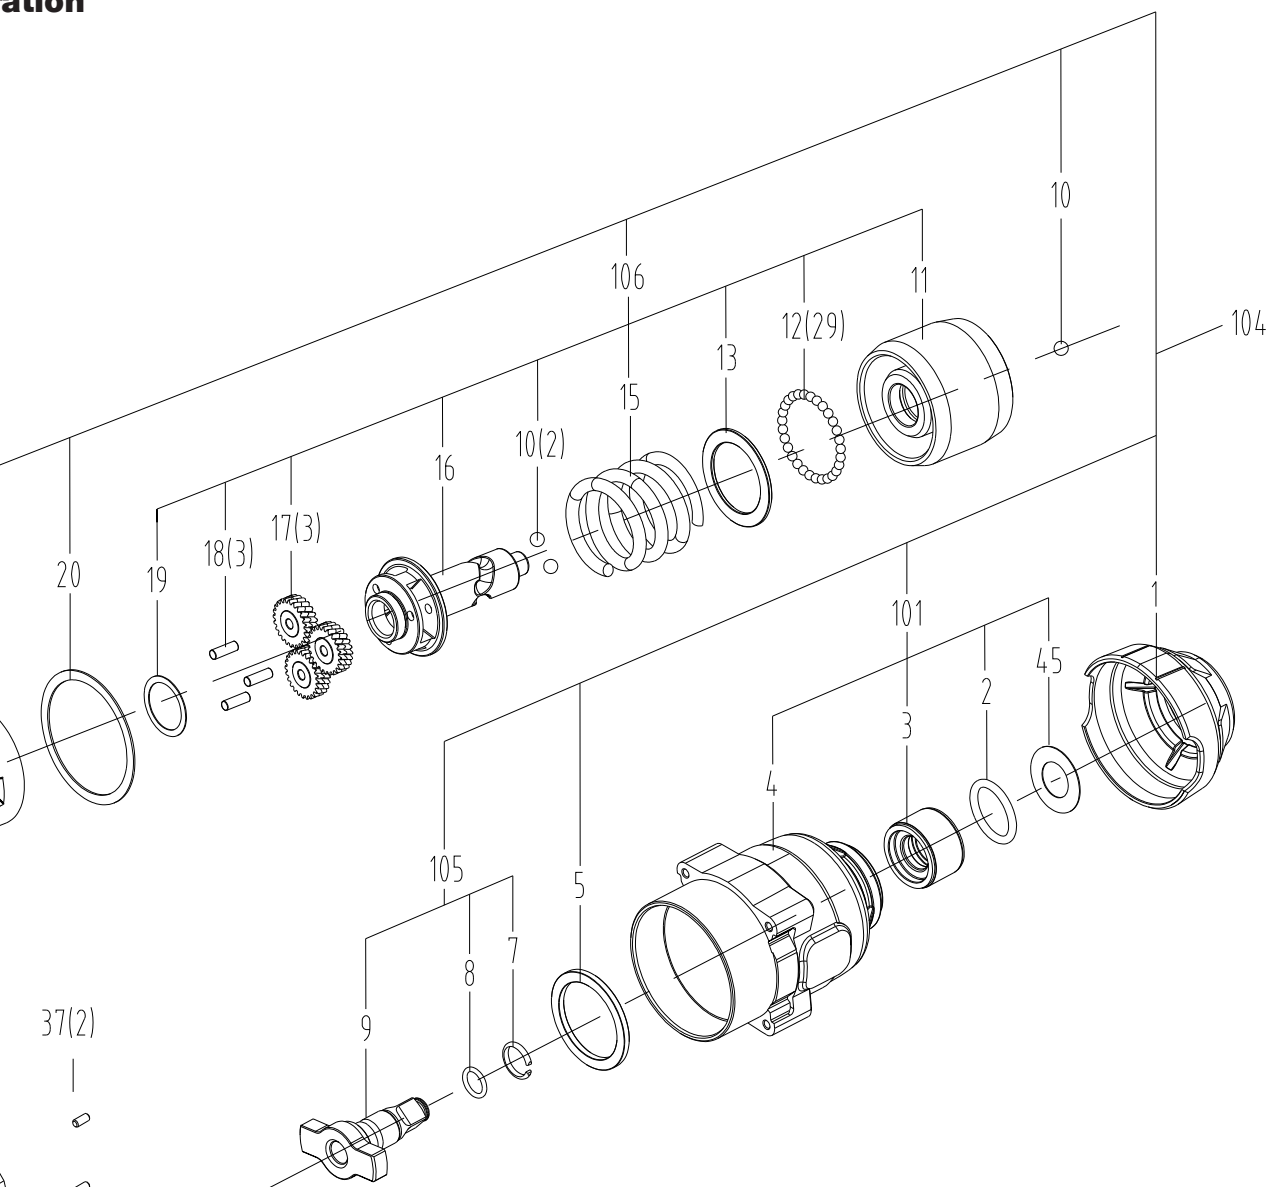

Kress

KUB33.91

Spare parts list

Model	Position	Part number	Description	Quantity
KUB33.91	1	59003667	Decorative Sleeve	1
KUB33.91	2	59000344	O-ring	1
KUB33.91	3	59004885	Shaft Cover	1
KUB33.91	4	59003678	Fore housing	1
KUB33.91	5	59003671	Washer	1
KUB33.91	6	59003663	Bolt	4
KUB33.91	7	59004884	Retaining Ring	1
KUB33.91	8	59004886	O-Ring	1
KUB33.91	9	59004887	Spindle	1
KUB33.91	10	59000453	Steel ball	3
KUB33.91	11	59003689	Striker	1
KUB33.91	12	59003198	Stell Ball	29
KUB33.91	13	59003692	Washer	1
KUB33.91	15	59004890	Compression Spring	1
KUB33.91	16	59003665	Output Spindle	1
KUB33.91	17	59003666	Planetary Gear	3
KUB33.91	18	59003687	Cylindrical Pin	3
KUB33.91	19	59003660	Washer	1
KUB33.91	20	59003664	Washer	1
KUB33.91	21	59003675	Ring Gear	1
KUB33.91	22	59003677	Bearing	1
KUB33.91	23	59000738	O Ring	1
KUB33.91	24	59003659	O-Rings	1
KUB33.91	25	59003684	Cover	1
KUB33.91	26	59003674	Driving Unit	1
KUB33.91	27	59004883	Stator	1
KUB33.91	30	59003882	Light Cover	1
KUB33.91	32	59003683	Self Tapping Screw	4
KUB33.91	33	59003669	Foamy Board	1
KUB33.91	34	59003879	Button Cover	1
KUB33.91	36	59000508	Washer	1
KUB33.91	37	59003691	Rubber Pin	4
KUB33.91	38	59000451	Rubber Column	4
KUB33.91	39	59003870	Left/Right Housing	1
KUB33.91	40	59003688	Screw	5
KUB33.91	41	59003681	Screw	4
KUB33.91	43	59003668	F R Button	1
KUB33.91	44	59004879	Foamy Board	1
KUB33.91	45	59004889	Washer	1
KUB33.91	101	59005098	Fore Cover Assembly	1
KUB33.91	102	59005105	Control Board	1
KUB33.91	104	59005099	Gearbox Components	1
KUB33.91	105	59005100	Spindle Assembly	1
KUB33.91	106	59005101	Ram Assembly	1

Impact Wrench 20V BL 1300Nm

Version:00
Date:230506

Illustr

ation

Electric Circuit