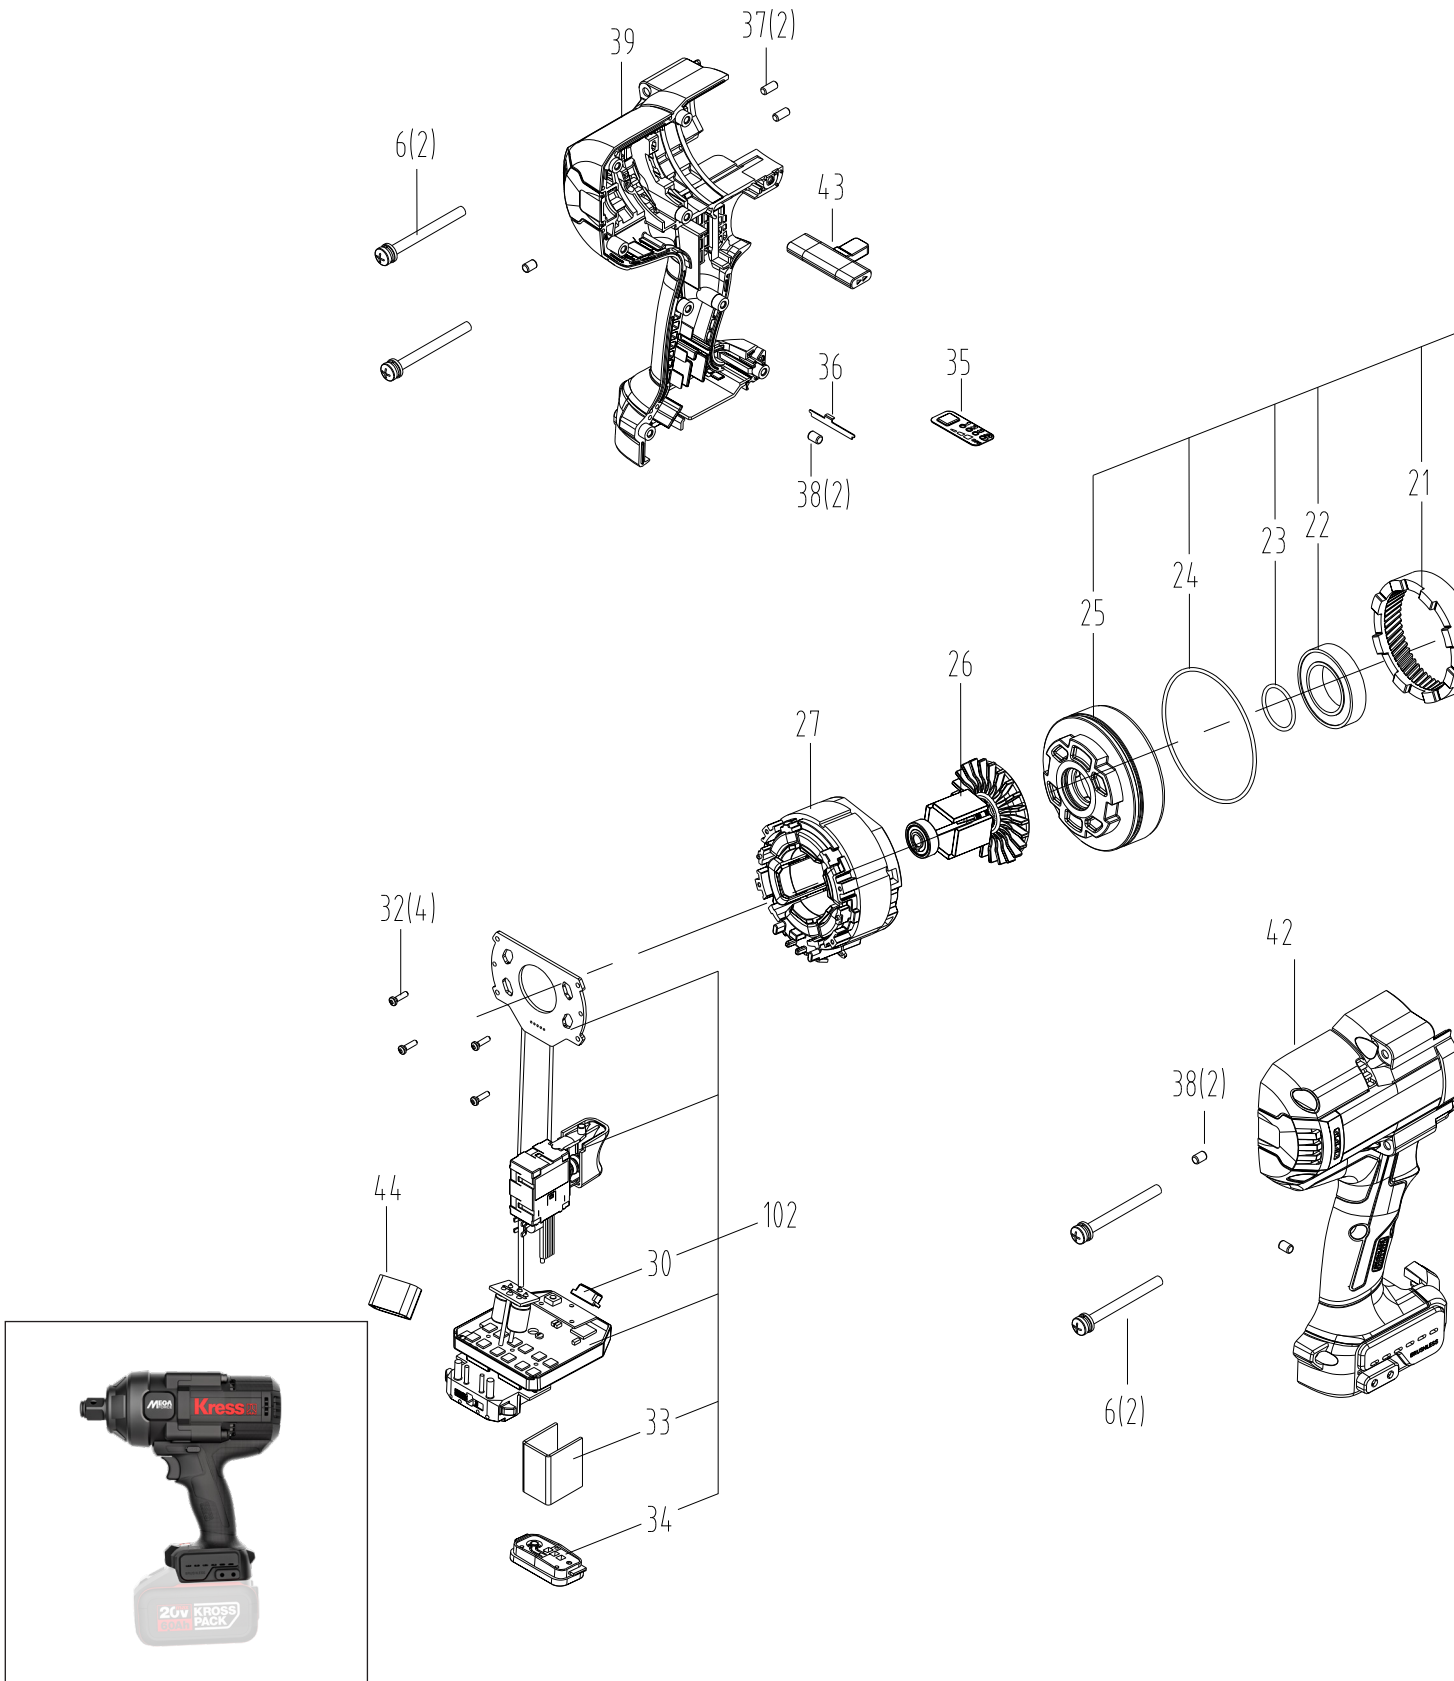

Kress

KUB33.91

Spare parts list

Model	Position	Part number	Description	Quantity
KUB33.91	1	59003667	Decorative Sleeve	1
KUB33.91	2	59000344	O-ring	1
KUB33.91	3	59004885	Shaft Cover	1
KUB33.91	4	59003678	Fore housing	1
KUB33.91	5	59003671	Washer	1
KUB33.91	6	59003663	Bolt	4
KUB33.91	7	59004884	Retaining Ring	1
KUB33.91	8	59004886	O-Ring	1
KUB33.91	9	59004887	Spindle	1
KUB33.91	10	59000453	Steel ball	3
KUB33.91	11	59003689	Striker	1
KUB33.91	12	59003198	Stell Ball	29
KUB33.91	13	59003692	Washer	1
KUB33.91	15	59004890	Compression Spring	1
KUB33.91	16	59003665	Output Spindle	1
KUB33.91	17	59003666	Planetary Gear	3
KUB33.91	18	59003687	Cylindrical Pin	3
KUB33.91	19	59003660	Washer	1
KUB33.91	20	59003664	Washer	1
KUB33.91	21	59003675	Ring Gear	1
KUB33.91	22	59003677	Bearing	1
KUB33.91	23	59000738	O Ring	1
KUB33.91	24	59003659	O-Rings	1
KUB33.91	25	59003684	Cover	1
KUB33.91	26	59003674	Driving Unit	1
KUB33.91	27	59004883	Stator	1
KUB33.91	30	59003882	Light Cover	1
KUB33.91	32	59003683	Self Tapping Screw	4
KUB33.91	33	59003669	Foamy Board	1
KUB33.91	34	59003879	Button Cover	1
KUB33.91	36	59000508	Washer	1
KUB33.91	37	59003691	Rubber Pin	4
KUB33.91	38	59000451	Rubber Column	4
KUB33.91	39	59003870	Left/Right Housing	1
KUB33.91	40	59003688	Screw	5
KUB33.91	41	59003681	Screw	4
KUB33.91	43	59003668	F R Button	1
KUB33.91	44	59004879	Foamy Board	1
KUB33.91	45	59004889	Washer	1
KUB33.91	101	59005098	Fore Cover Assembly	1
KUB33.91	102	59005105	Control Board	1
KUB33.91	104	59005099	Gearbox Components	1
KUB33.91	105	59005100	Spindle Assembly	1
KUB33.91	106	59005101	Ram Assembly	1

Impact Wrench 20V BL 1300Nm

Version:00
Date:230506

Illustr

ation

Electric Circuit